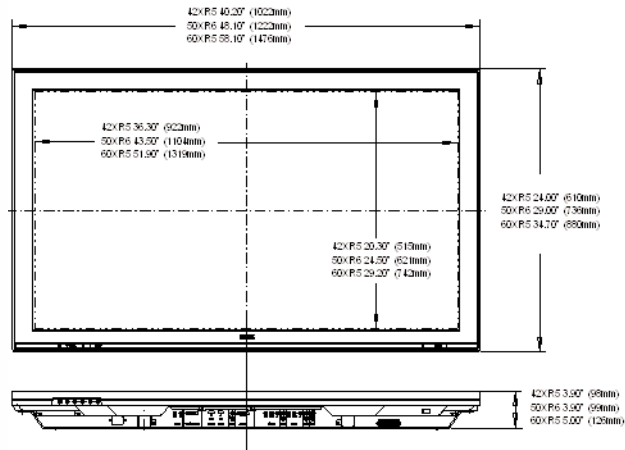

Showcase Series™

42XR5, 50XR6 and 60XR5 digital plasma displays.

UNIQUE FEATURES

Advanced AccuBlend	Ensures detailed images when non-native resolution sources are connected to the plasmas.
Phosphor Protection	7 modes - A comprehensive set of built-in modes protects your screen from image retention.
Enhanced Mass Area Superior Sampling (Enhanced MASS)	Eliminates jagged lines, removes color separation and improves detail for crystal clear images.
Crystal Clear Panel/Drive	Provides technology to improve brightness and contrast greater than 100% over previous models and also removes false contouring.
Bonded Color Filter	Technology that improves color, bright room contrast and sharpness while reducing the multiple image reflections
Advanced AccuCrimson™ Filter Technology	Produces vivid accurate colors by eliminating unwanted internal neon light emission
Color Tune Technology	Adjust individual colors without affecting white balance.
Closed Captioning	Yes
Underscan Mode	Allows the complete image to be seen on the screen.
AMX Café Duet Protocol	Plug and Play system between NEC Plasma and AMX Controller allowing easier control system setup
Dynamic Gamma Correction	Provides luminance enhancement to create a greater contrast ratio.
Improved Red Color Purity	With the newly designed AccuCrimson filter, Reds are improved over previous models.
Luminance Management	Provides Auto detection of static images and lowers the brightness to prevent image retention.

*60,000 hour panel life is an approximate time for the display panel to reach half of its original brightness. The panel life is based on motion video as the input source and all display settings at factory default. This time may vary if the source varies and monitor settings are not at factory default. The time given does not imply any warranty beyond the products standard warranty.

For more information, call 1.800.NEC.INFO or visit www.necvisualsystems.com

NEC is a registered trademark of NEC Corporation. All other trademarks are the property of their respective owners. All specifications subject to change without notice.

NEC Corporation of America
Visual Systems Division
1250 Arlington Heights Rd., Suite 400
Itasca, IL 60143-1248

PLASMA MODULE

Screen Size (Diagonal)	PX-42XR5A	42"
	PX-50XR6A	50"
	PX-60XR5A	60"
Screen Aspect Ratio	16 to 9	
Active Screen Area	42XR5	36.3 x 20.3 in, 922 x 515 mm
	50XR6	43.5 x 24.4 in, 1104 x 621 mm
	60XR5	51.9 x 29.2 in, 1319 x 742 mm
Native Resolution	42XR5	XGA 1024 x 768
	50XR6/ 60XR5	WXGA 1365 x 768
Pixel Pitch	42XR5	0.900/0.671 mm
	50XR6	0.81 mm square
	60XR5	0.97 mm square
Color Processing	1.07 billion colors, 1024 levels	
Viewing Angle	160°	
Filter Type	Anti-reflective	

SIGNAL COMPATIBILITY/CONNECTIVITY