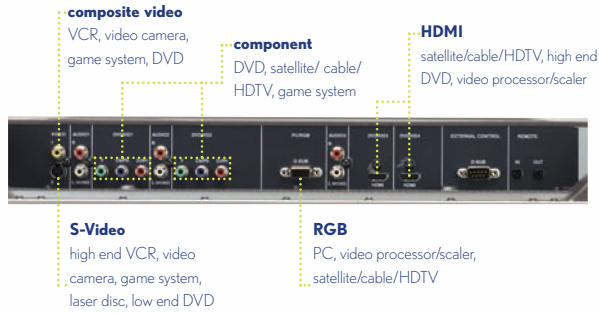

Because it's your image.

NEC

Showcase Series™

42XR5, 50XR6 and 60XR5 digital plasma displays.

UNIQUE FEATURES

Advanced AccuBlend	Ensures detailed images when non-native resolution sources are connected to the plasmas.
Phosphor Protection	7 modes - A comprehensive set of built-in modes protects your screen from image retention.
Enhanced Mass Area Superior Sampling (Enhanced MASS)	Eliminates jagged lines, removes color separation and improves detail for crystal clear images.
Crystal Clear Panel/Drive	Provides technology to improve brightness and contrast greater than 100% over previous models and also removes false contouring.
Bonded Color Filter	Technology that improves color, bright room contrast and sharpness while reducing the multiple image reflections
Advanced AccuCrimson™ Filter Technology	Produces vivid accurate colors by eliminating unwanted internal neon light emission
Color Tune Technology	Adjust individual colors without affecting white balance.
Closed Captioning	Yes
Underscan Mode	Allows the complete image to be seen on the screen.
AMX Café Duet Protocol	Plug and Play system between NEC Plasma and AMX Controller allowing easier control system setup
Dynamic Gamma Correction	Provides luminance enhancement to create a greater contrast ratio.
Improved Red Color Purity	With the newly designed AccuCrimson filter, Reds are improved over previous models.
Luminance Management	Provides Auto detection of static images and lowers the brightness to prevent image retention.